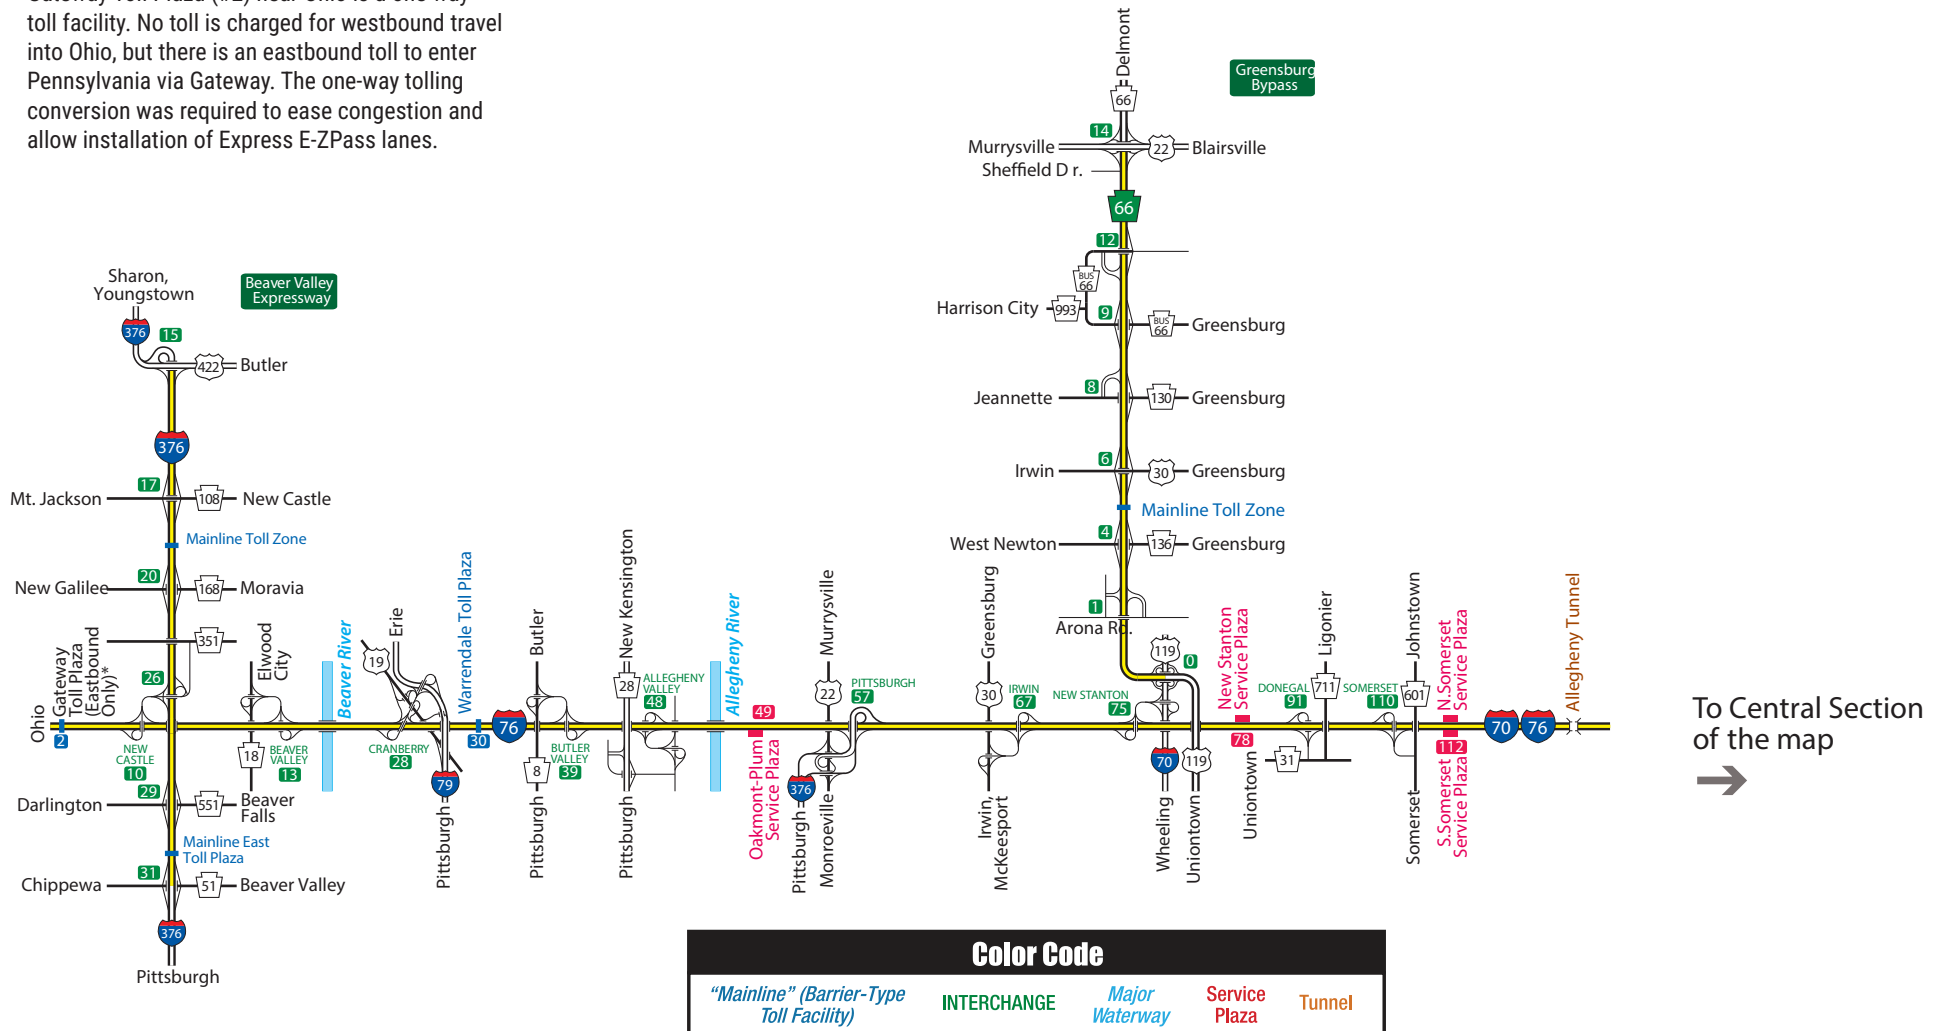

# The Pennsylvania Turnpike

\* Gateway Toll Plaza (#2) near Ohio is a one-way toll facility. No toll is charged for westbound travel into Ohio, but there is an eastbound toll to enter Pennsylvania via Gateway. The one-way tolling conversion was required to ease congestion and allow installation of Express E-ZPass lanes.