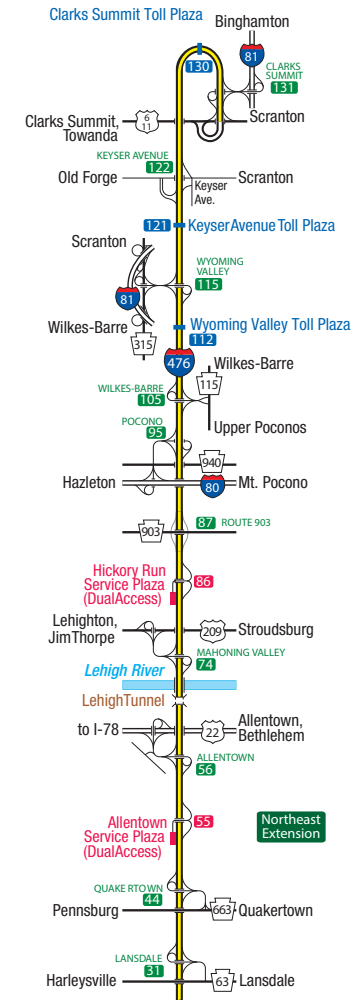

\* Gateway Toll Plaza (#2) near Ohio is a one-way toll facility. No toll is charged for westbound travel into Ohio, but there is an eastbound toll to enter Pennsylvania via Gateway. The one-way tolling conversion was required to ease congestion and allow installation of Express E-ZPass lanes.

To Western Section  
 of the map

To Eastern Section  
 of the map

# The Pennsylvania Turnpike

877.736.6727

Customer Service

Color Code				
<i>"Mainline" (Barrier-Type Toll Facility)</i>	INTERCHANGE	Major Waterway	Service Plaza	Tunnel

To Central Section  
 of the map  
 ←