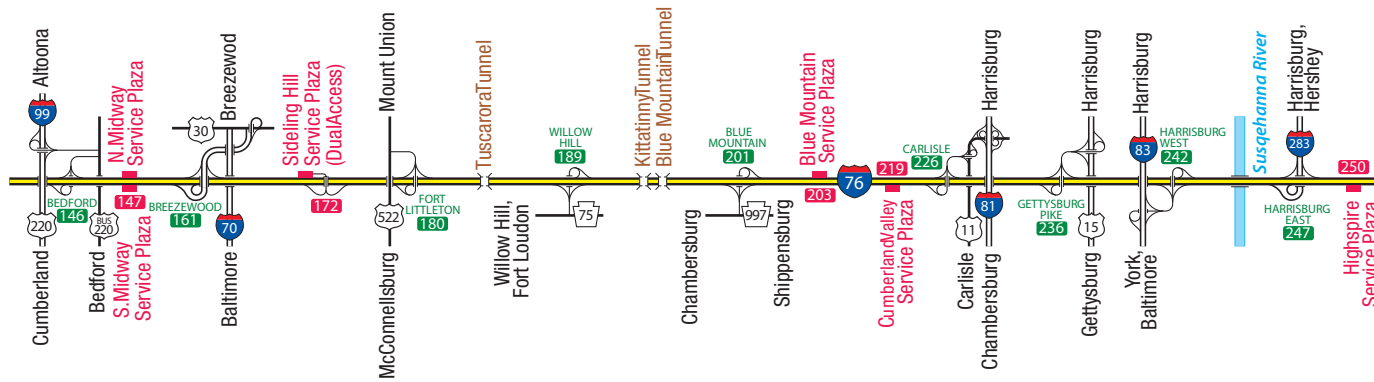

\* Gateway Toll Plaza (#2) near Ohio is a one-way toll facility. No toll is charged for westbound travel into Ohio, but there is an eastbound toll to enter Pennsylvania via Gateway. The one-way tolling conversion was required to ease congestion and allow installation of Express E-ZPass lanes.

To Western Section  
 of the map

To Eastern Section  
 of the map

### Color Code

"Mainline" (Barrier-Type Toll Facility)

INTERCHANGE

Major Waterway

Service Plaza

Tunnel

# The Pennsylvania Turnpike