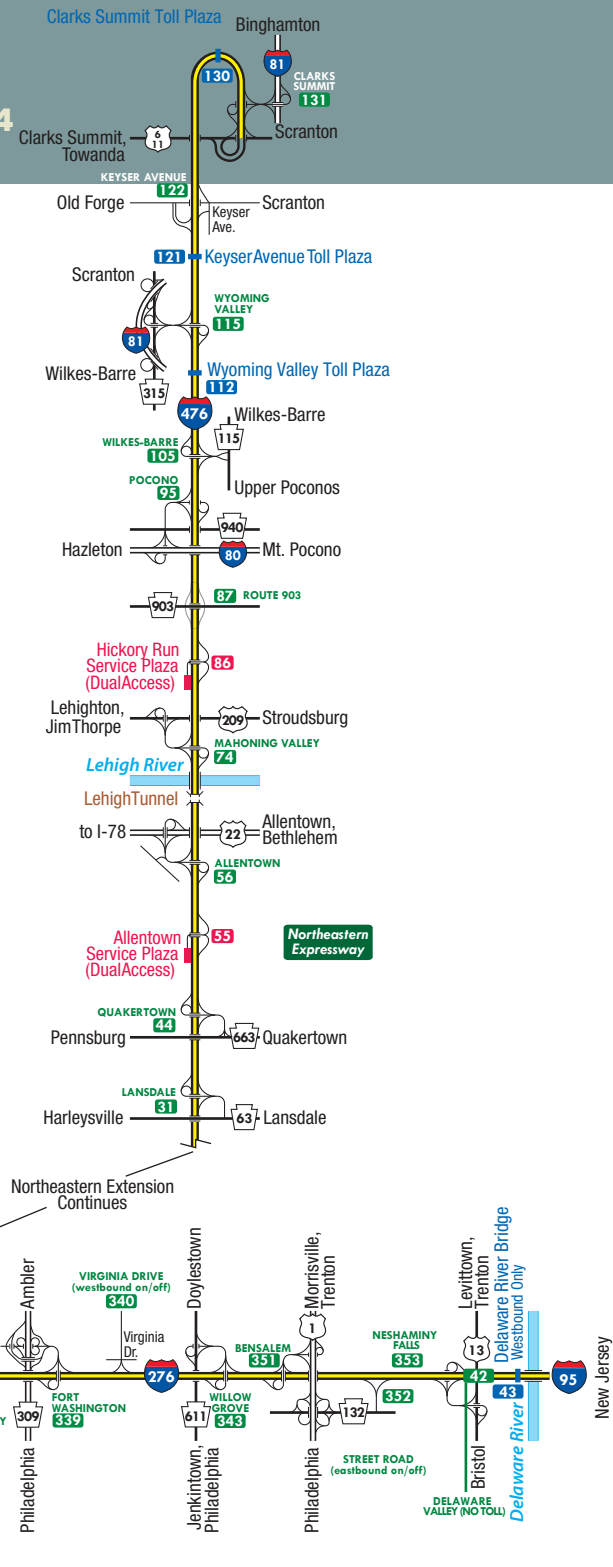

E-ZPass (877.736.6727)
 Customer Service
 (Outside U.S., call 717-561-1522)

* **11** Emergency Assistance
 on the Pennsylvania Turnpike

*Gateway Toll Plaza (#2) near Ohio is a one-way toll facility. No toll is charged for westbound travel into Ohio, but there is an eastbound toll to enter Pennsylvania via Gateway. The one-way tolling conversion was required to ease congestion and allow installation of Express E-ZPass lanes.

E-ZPass (877.736.6727)
 Customer Service
 (Outside U.S., call 717-561-1522)

*11 Emergency Assistance
 on the Pennsylvania Turnpike

To Western Section
 of the map

To Eastern Section
 of the map

Color Code				
"Mainline" (Barrier-Type Toll Facility)	INTERCHANGE	Major Waterway	Service Plaza	Tunnel

E-ZPass (877.736.6727)
 Customer Service
 (Outside U.S., call 717-561-1522)

*11 Emergency Assistance on the Pennsylvania Turnpike

Color Code				
"MAINLINE" (BARRIER-TYPE TOLL FACILITY)	INTERCHANGE	MAJOR WATERWAY	SERVICE PLAZA	TUNNEL

To Central Section of the map