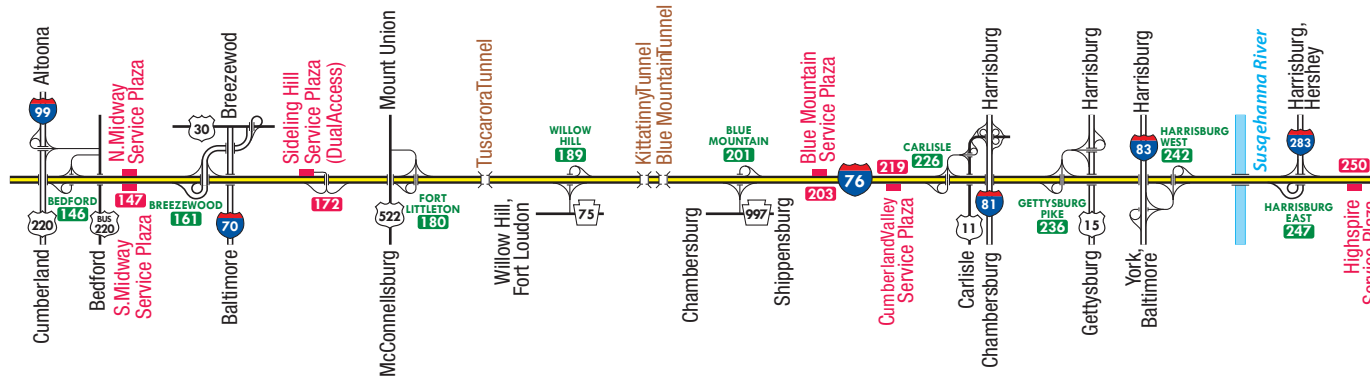

E-ZPass (877.736.6727)
 Customer Service
 (Outside U.S., call 717-561-1522)

* **11** Emergency Assistance
 on the Pennsylvania Turnpike

*Gateway Toll Plaza (#2) near Ohio is a one-way toll facility. No toll is charged for westbound travel into Ohio, but there is an eastbound toll to enter Pennsylvania via Gateway. The one-way tolling conversion was required to ease congestion and allow installation of Express E-ZPass lanes.

E-ZPass (877.736.6727)
 Customer Service
 (Outside U.S., call 717-561-1522)

*11 Emergency Assistance
 on the Pennsylvania Turnpike

To Western Section
 of the map

To Eastern Section
 of the map

Color Code				
"Mainline" (Barrier-Type Toll Facility)	INTERCHANGE	Major Waterway	Service Plaza	Tunnel

E-ZPass (877.736.6727)
 Customer Service
 (Outside U.S., call 717-561-1522)

*11 Emergency Assistance on the Pennsylvania Turnpike

Color Code				
"MAINLINE" (BARRIER-TYPE TOLL FACILITY)	INTERCHANGE	MAJOR WATERWAY	SERVICE PLAZA	TUNNEL

To Central Section of the map