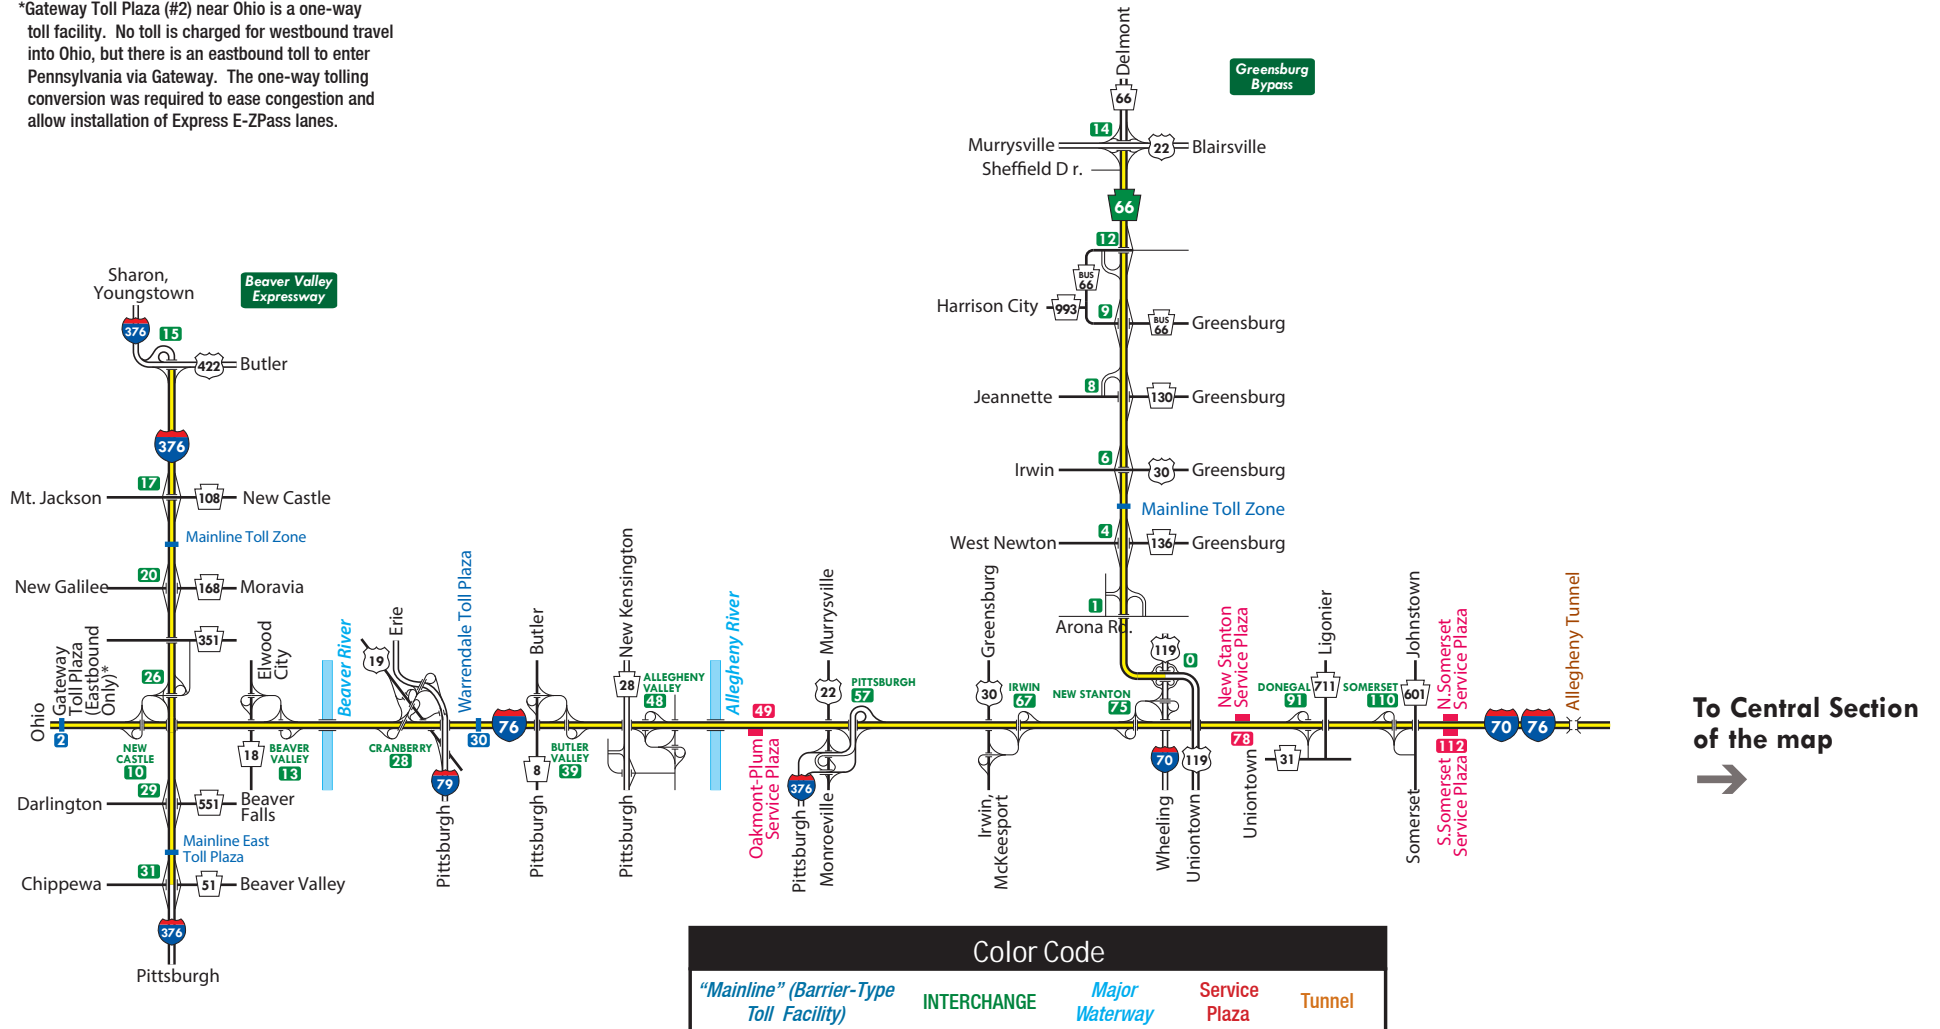

E-ZPass (877.736.6727)
 Customer Service
 (Outside U.S., call 717-561-1522)

* **11** Emergency Assistance
 on the Pennsylvania Turnpike

*Gateway Toll Plaza (#2) near Ohio is a one-way toll facility. No toll is charged for westbound travel into Ohio, but there is an eastbound toll to enter Pennsylvania via Gateway. The one-way tolling conversion was required to ease congestion and allow installation of Express E-ZPass lanes.

E-ZPass (877.736.6727)
 Customer Service
 (Outside U.S., call 717-561-1522)

*11 Emergency Assistance
 on the Pennsylvania Turnpike

To Western Section
 of the map

To Eastern Section
 of the map

Color Code				
"Mainline" (Barrier-Type Toll Facility)	INTERCHANGE	Major Waterway	Service Plaza	Tunnel

E-ZPass (877.736.6727)
 Customer Service
 (Outside U.S., call 717-561-1522)

*11 Emergency Assistance on the Pennsylvania Turnpike

Color Code				
"MAINLINE" (BARRIER-TYPE TOLL FACILITY)	INTERCHANGE	MAJOR WATERWAY	SERVICE PLAZA	TUNNEL

To Central Section of the map