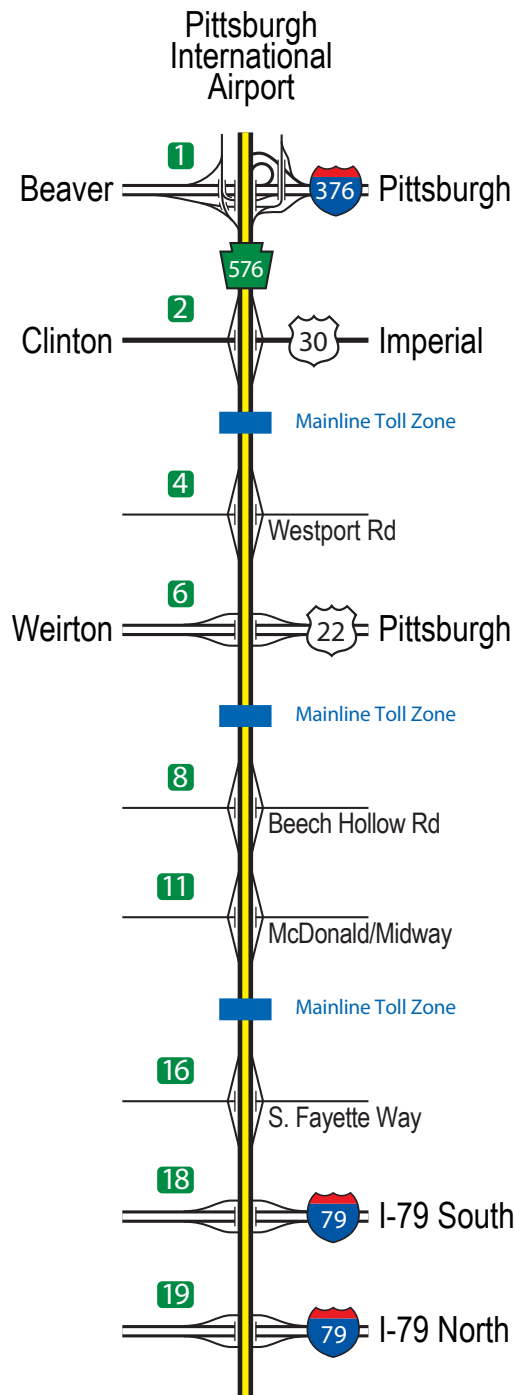

The Pennsylvania Turnpike

Simplified Map – PA Turnpike 576

Website: www.paturndpike.com
Customer Service: 877.736.6727
(Outside U.S., call 717.831.7601)

Color Code				
<i>"Mainline" (Barrier-Type Toll Facility)</i>	INTERCHANGE	Major Waterway	Service Plaza	Tunnel

***11** Emergency Assistance on the Pennsylvania Turnpike