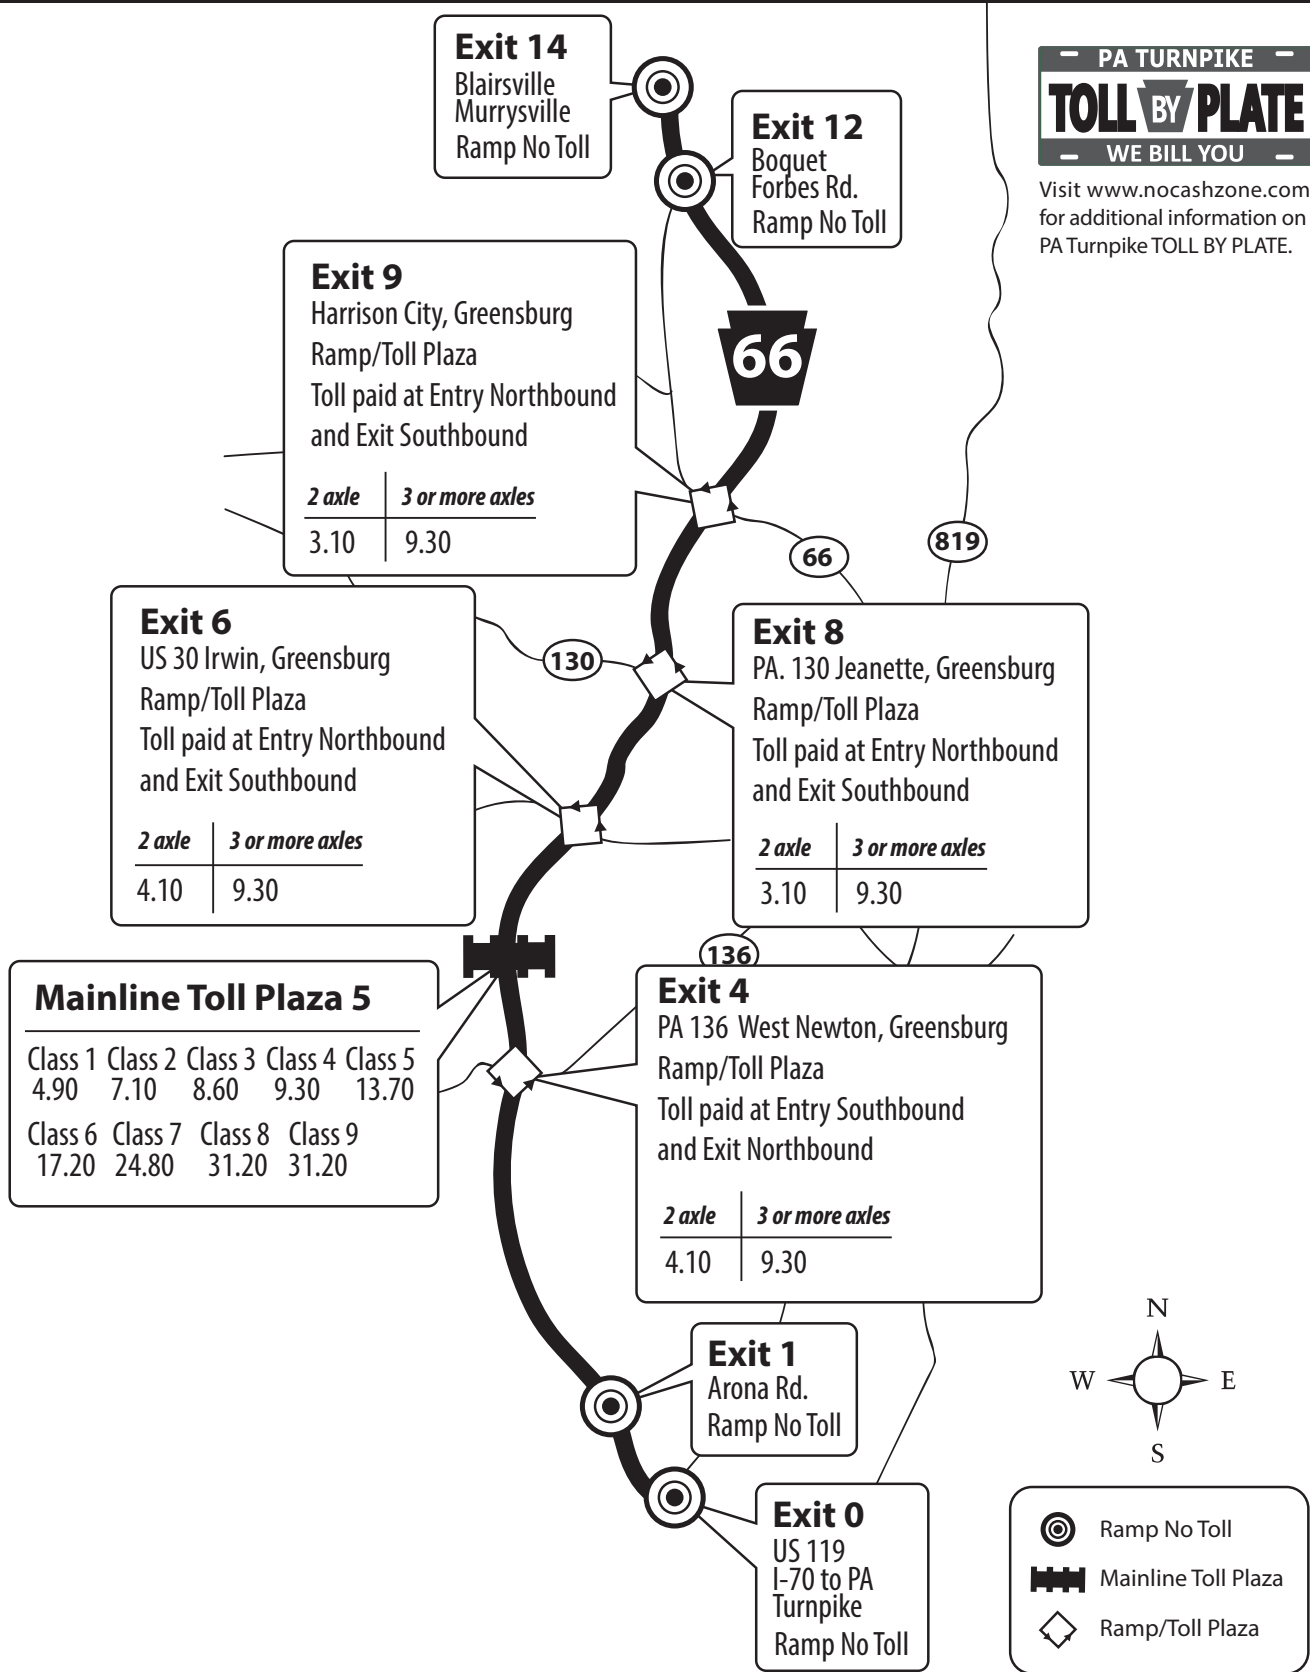

Turnpike 66 Toll Schedule Map

PA TURNPIKE TOLL BY PLATE RATES

Visit www.nocashzone.com for additional information on PA Turnpike TOLL BY PLATE.

Special hauling permit & permit fee required for all overweight/over-dimensional loads. Visit <https://www.paturnpike.com/commercial/commercial.aspx> for more information.