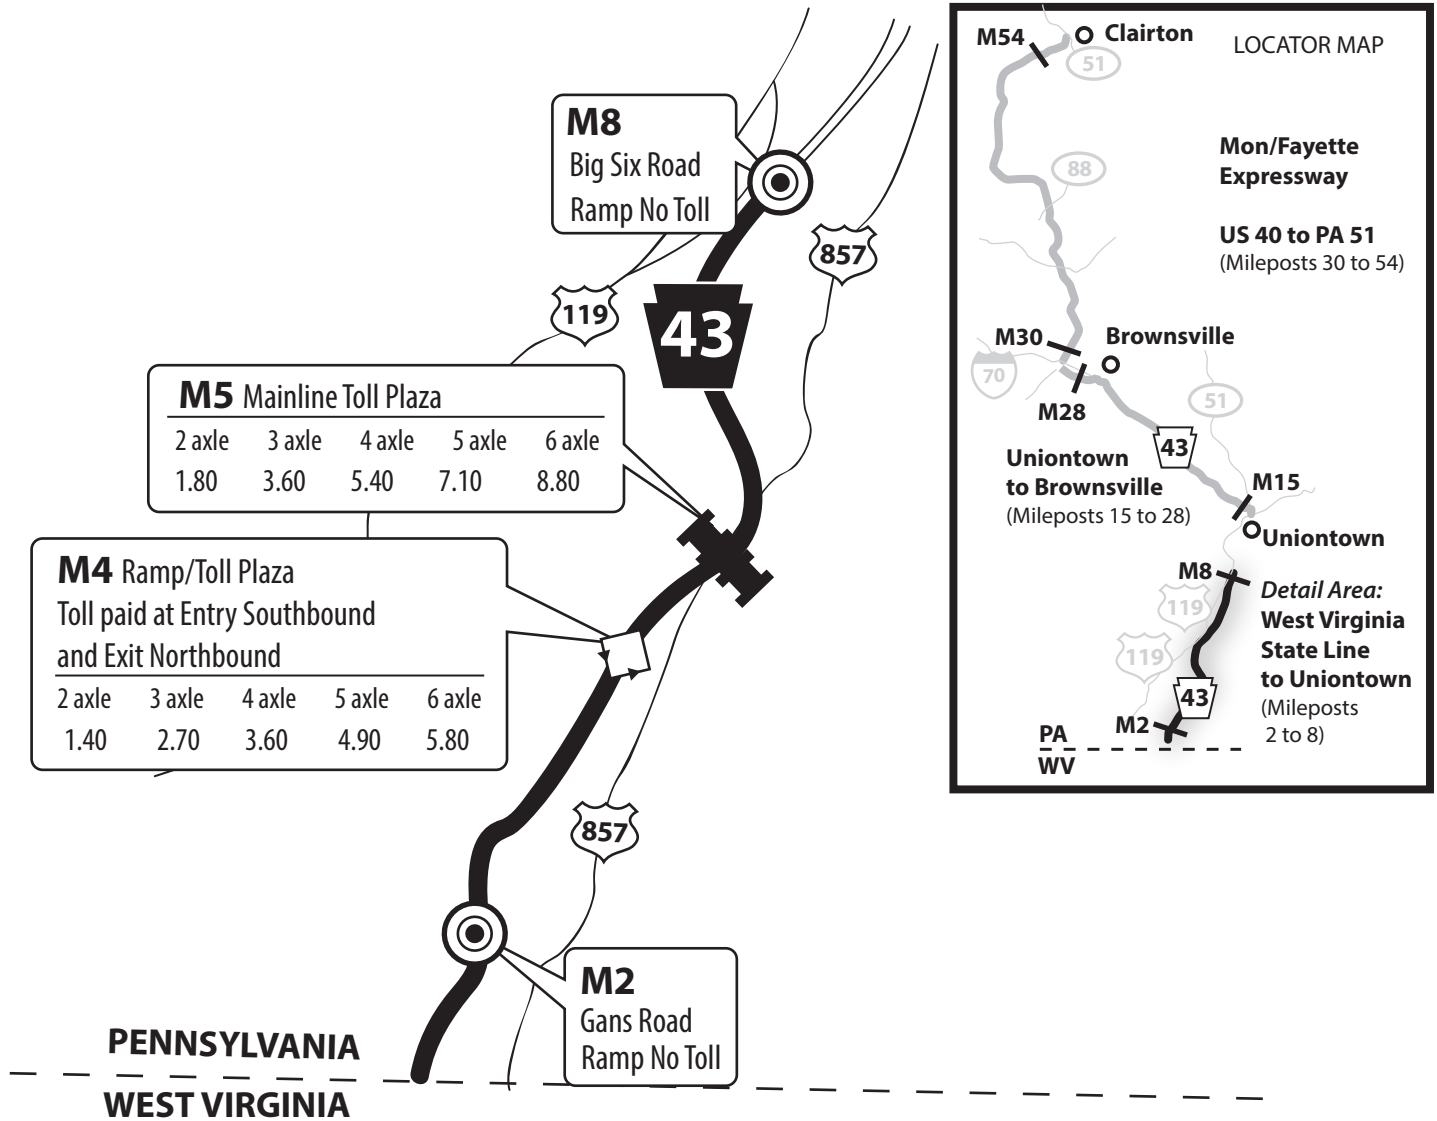

Turnpike 43 - Mon/Fayette Expressway

PA / WV State Line to Uniontown

E-Z PASS RATES

- Ramp No Toll
- Mainline Toll Plaza
- Ramp/Toll Plaza