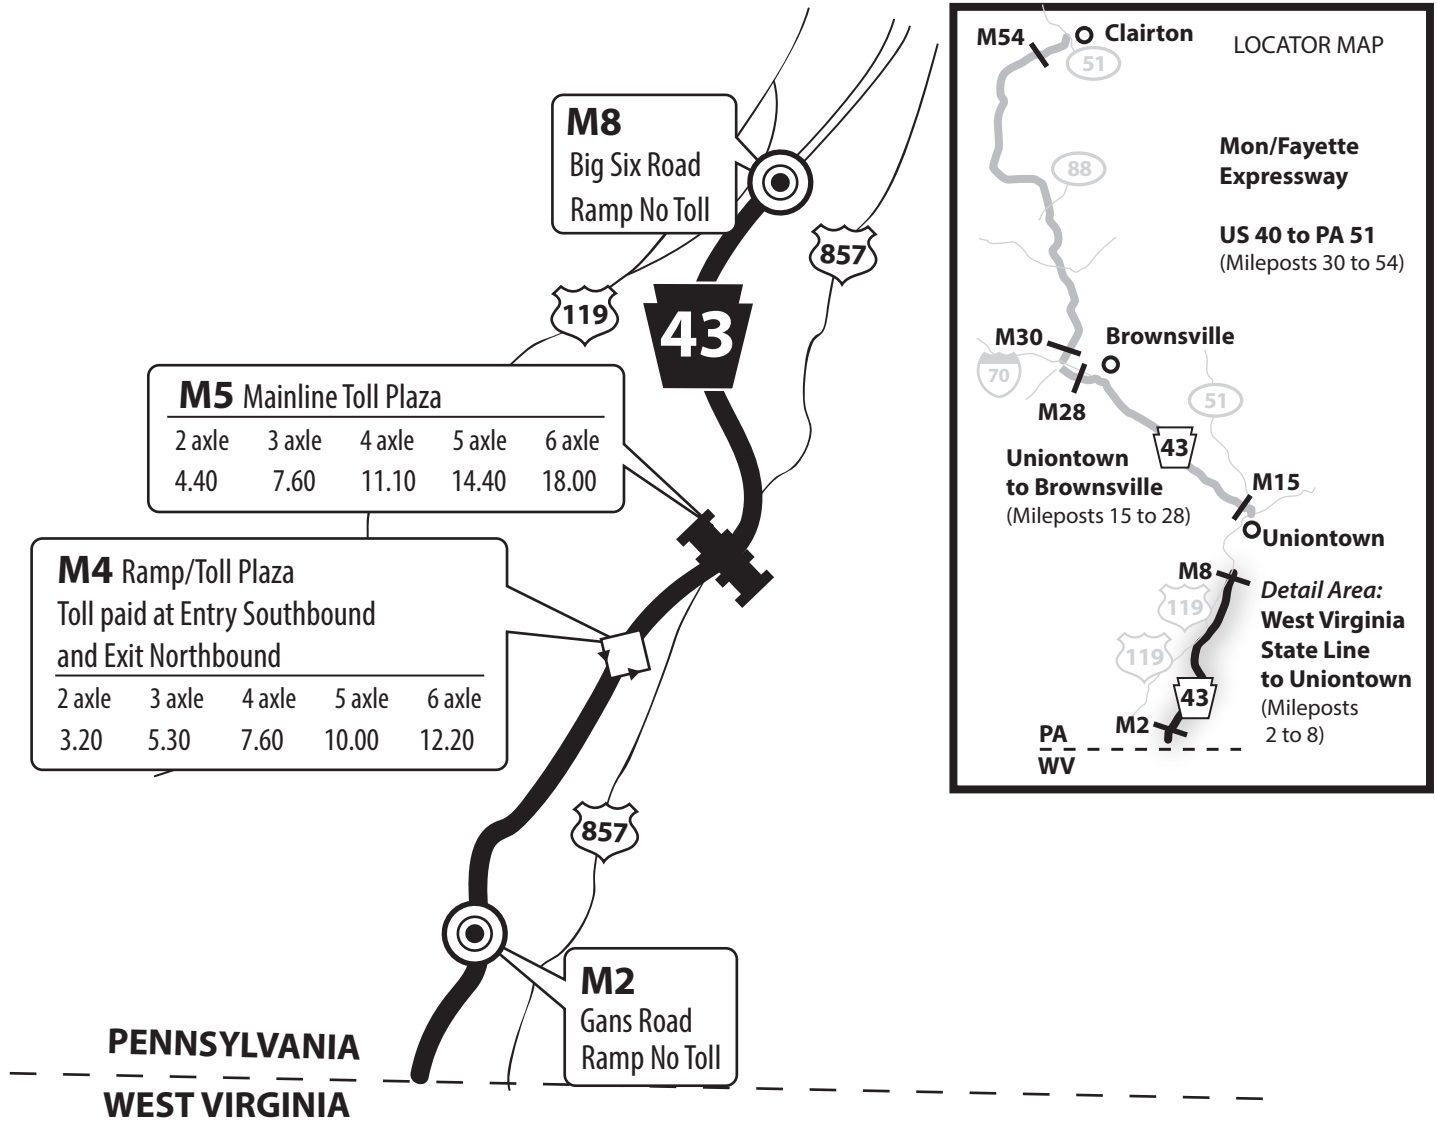

Turnpike 43 - Mon/Fayette Expressway

PA / WV State Line to Uniontown

PA TURNPIKE TOLL BY PLATE RATES

- Ramp No Toll
- Mainline Toll Plaza
- Ramp/Toll Plaza