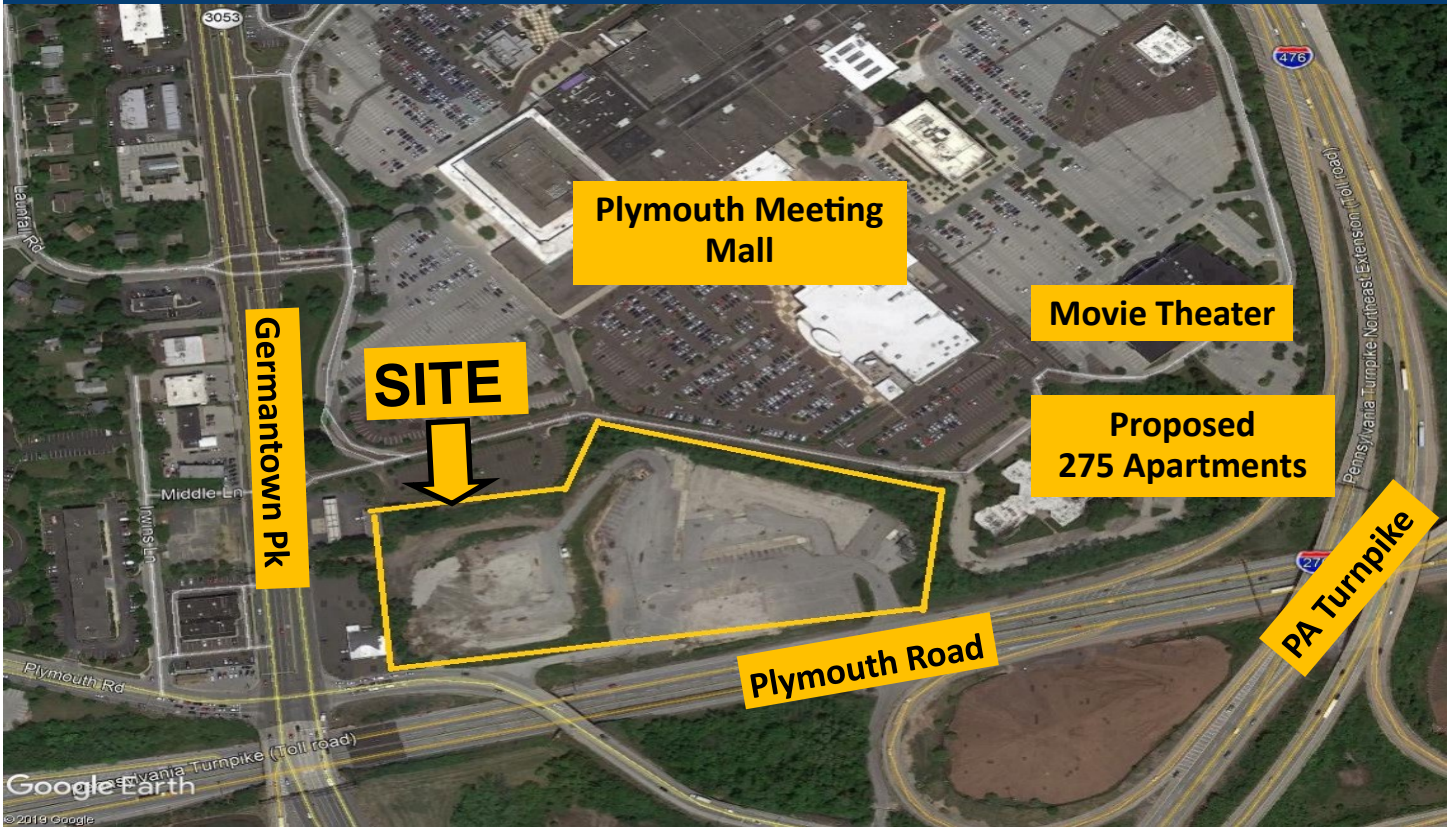

9 +/- ACRES PLYMOUTH MTG

Long Term Lease Only

- ◆ Located at Intersection of PA Turnpike and Germantown Pike
- ◆ Adjacent to Plymouth Meeting Mall and Newly Approved 275 Apartments
- ◆ Ideal for Hotel, Self Storage & Other Uses
- ◆ Prime Location with Great Visibility